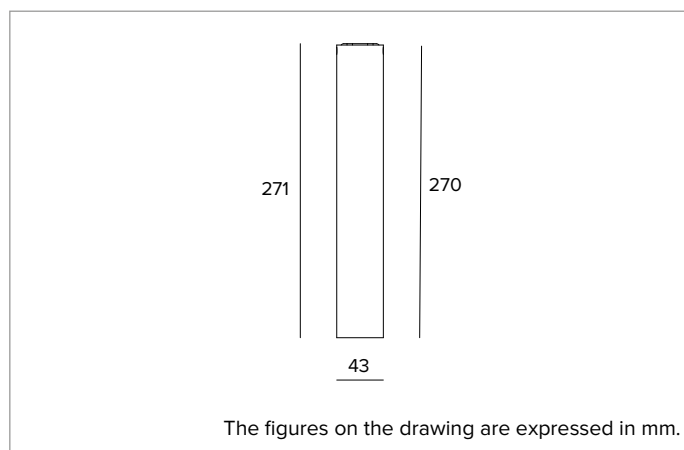

## 1T9780EL | LABEL 4 - Ceiling LED Ceiling-mounted fixture for direct light emission powered by mains voltage

	3000K	H(m)	D(m)	Emax(lx)		
	Ra90		18°			
Fixture Power	8W	1	0.31	3815		
Source Flux	889lm	2	0.62	954		
Fixture Flux	563lm	3	0.93	424		
Efficacy	71lm/W	4	1.24	238		
TS1955	Imax=4291cd/klm	Imax	3815cd	5	1.55	153